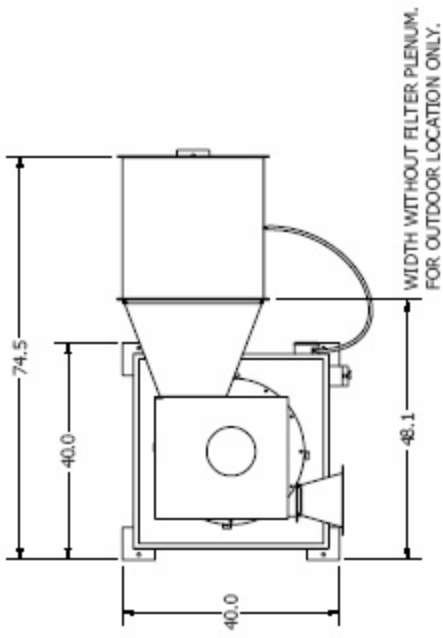

STANDARD CYCLONE LAYOUTS - SHEET 2

ALL HEIGHTS ARE SHOWN AS MAX.
LEGS ADJUST UP TO 6" LOWER.

SDC-24X5-BF
SDC-24X7.5-BF

SDC-24X5-CF
SDC-24X7.5-CF

(all dimensions same as BF version, except as shown)