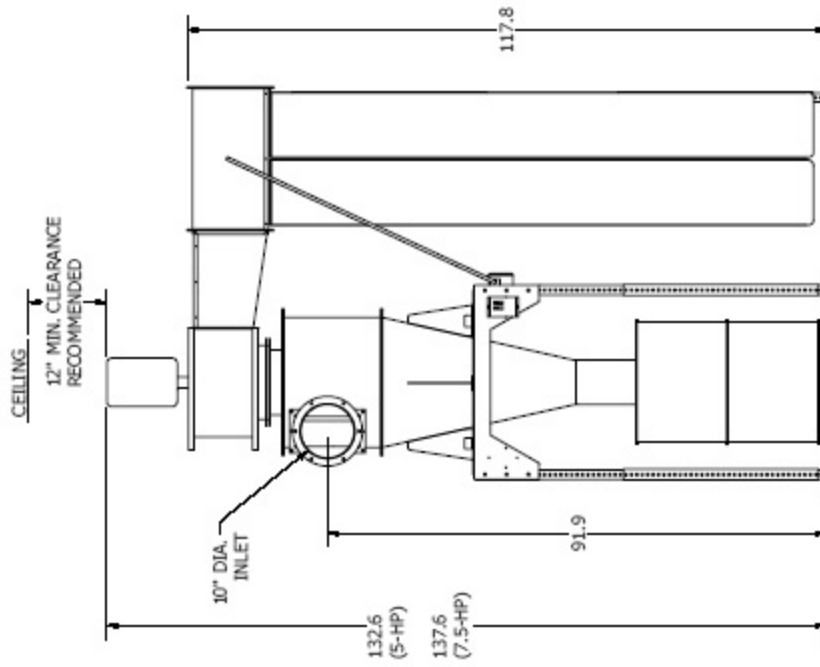

STANDARD CYCLONE LAYOUTS - SHEET 2

ALL HEIGHTS ARE SHOWN AS MAX.
LEGS ADJUST UP TO 6" LOWER.

SDC-24X5-BF
SDC-24X7.5-BF

SDC-24X5-CF
SDC-24X7.5-CF

(all dimensions same as BF version, except as shown)