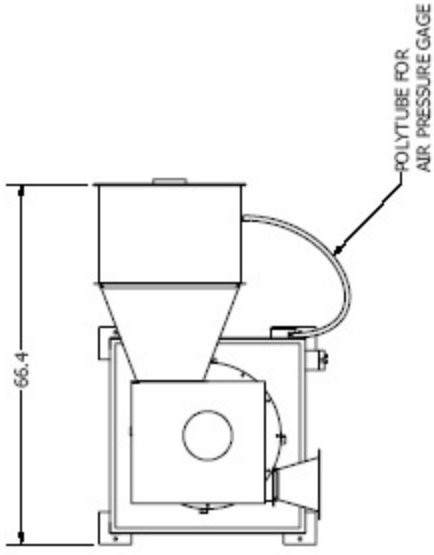

STANDARD CYCLONE LAYOUTS - SHEET 2

ALL HEIGHTS ARE SHOWN AS MAX.
LEGS ADJUST UP TO 6" LOWER.

SDC-24X5-BF
SDC-24X7.5-BF

SDC-24X5-CF
SDC-24X7.5-CF

(all dimensions same as BF version, except as shown)