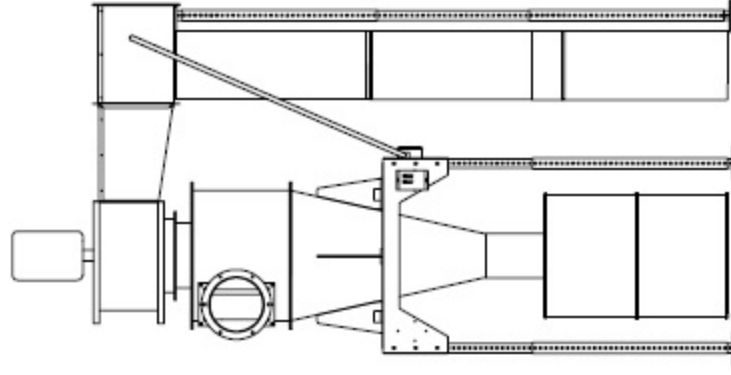

STANDARD CYCLONE LAYOUTS - SHEET 2

ALL HEIGHTS ARE SHOWN AS MAX.
LEGS ADJUST UP TO 6" LOWER.

SDC-24X5-BF
SDC-24X7.5-BF

SDC-24X5-CF
SDC-24X7.5-CF

(all dimensions same as BF version, except as shown)